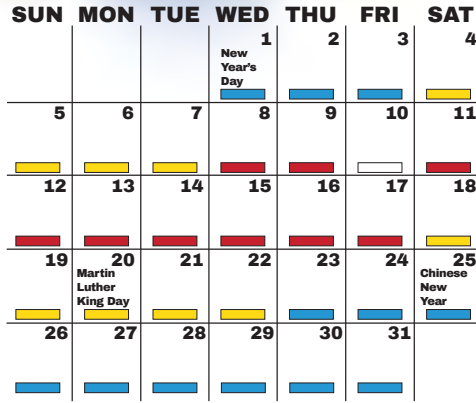

Legend

Best Supply	Tight Market	Full Moon	Transition Market
-------------	--------------	-----------	-------------------

JANUARY

FEBRUARY

MARCH

APRIL

MAY

JUNE