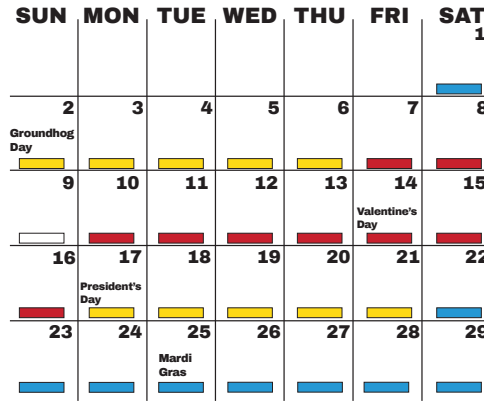

Legend

Best Supply	Tight Market	Full Moon	Transition Market
-------------	--------------	-----------	-------------------

JANUARY

FEBRUARY

MARCH

APRIL

MAY

JUNE