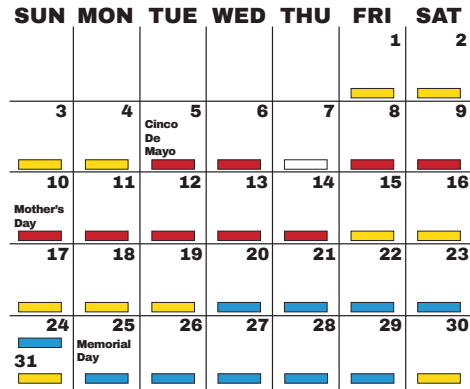

Legend

Best Supply	Tight Market	Full Moon	Transition Market
-------------	--------------	-----------	-------------------

JANUARY

FEBRUARY

MARCH

APRIL

MAY

JUNE