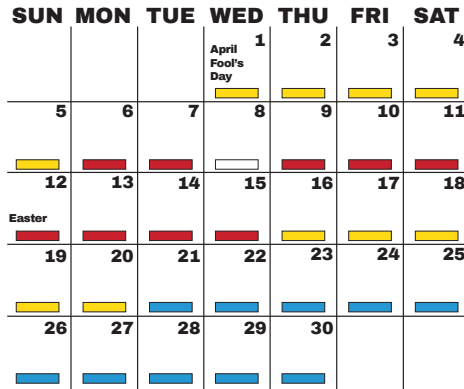

Legend

Best Supply	Tight Market	Full Moon	Transition Market
-------------	--------------	-----------	-------------------

JANUARY

FEBRUARY

MARCH

APRIL

MAY

JUNE