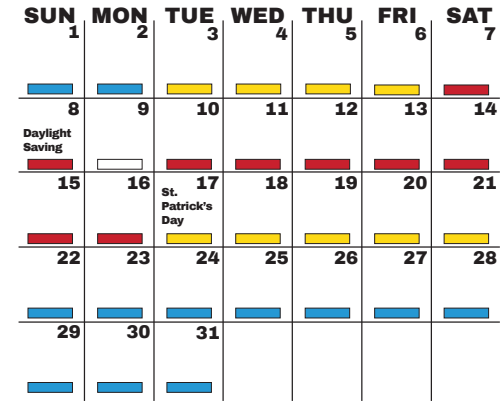

Legend

Best Supply	Tight Market	Full Moon	Transition Market
-------------	--------------	-----------	-------------------

JANUARY

FEBRUARY

MARCH

APRIL

MAY

JUNE