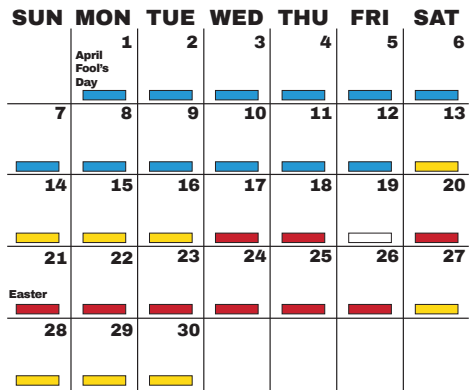

JANUARY

FEBRUARY

MARCH

APRIL

MAY

JUNE

Best Supply	Tight Market	Full Moon	Transition Market
-------------	--------------	-----------	-------------------

JULY

AUGUST

SEPTEMBER

OCTOBER

NOVEMBER

DECEMBER