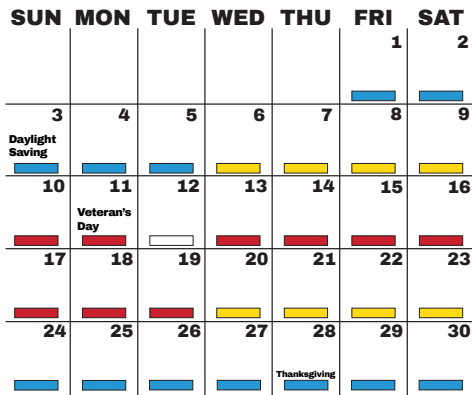

JANUARY

FEBRUARY

MARCH

APRIL

MAY

JUNE

Best Supply	Tight Market	Full Moon	Transition Market
-------------	--------------	-----------	-------------------

JULY

AUGUST

SEPTEMBER

OCTOBER

NOVEMBER

DECEMBER