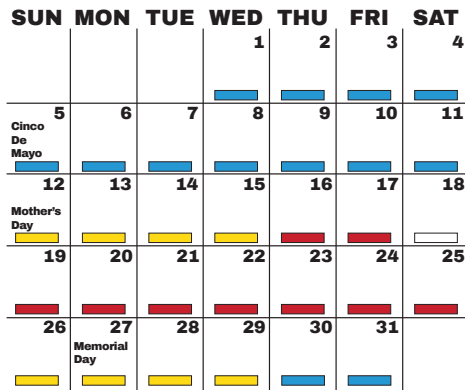

JANUARY

FEBRUARY

MARCH

APRIL

MAY

JUNE

Best Supply	Tight Market	Full Moon	Transition Market
-------------	--------------	-----------	-------------------

JULY

AUGUST

SEPTEMBER

OCTOBER

NOVEMBER

DECEMBER