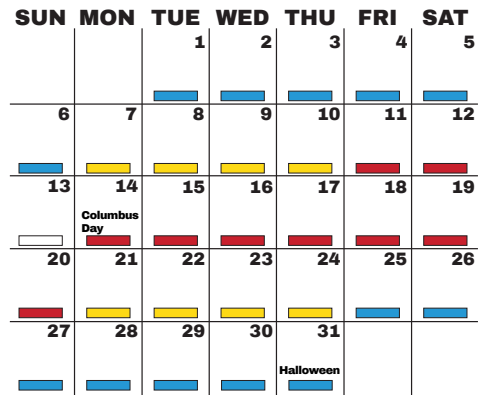

JANUARY

FEBRUARY

MARCH

APRIL

MAY

JUNE

Best Supply	Tight Market	Full Moon	Transition Market
-------------	--------------	-----------	-------------------

JULY

AUGUST

SEPTEMBER

OCTOBER

NOVEMBER

DECEMBER