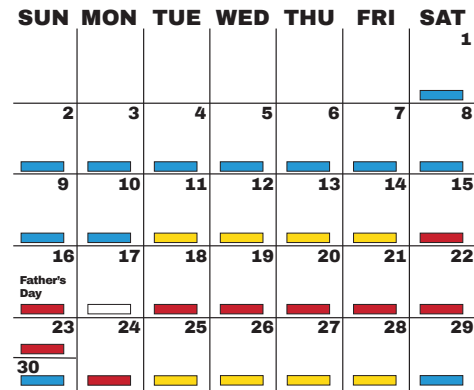

JANUARY

FEBRUARY

MARCH

APRIL

MAY

JUNE

Best Supply	Tight Market	Full Moon	Transition Market
-------------	--------------	-----------	-------------------

JULY

AUGUST

SEPTEMBER

OCTOBER

NOVEMBER

DECEMBER