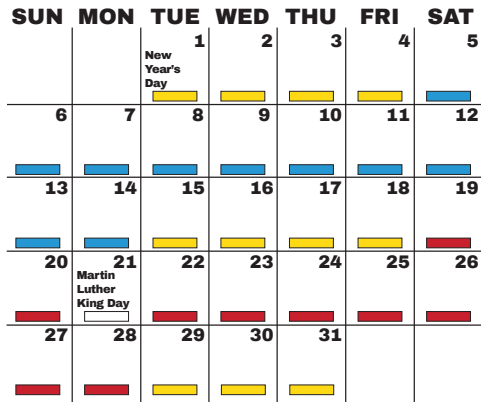

JANUARY

FEBRUARY

MARCH

APRIL

MAY

JUNE

Best Supply	Tight Market	Full Moon	Transition Market
-------------	--------------	-----------	-------------------

JULY

AUGUST

SEPTEMBER

OCTOBER

NOVEMBER

DECEMBER