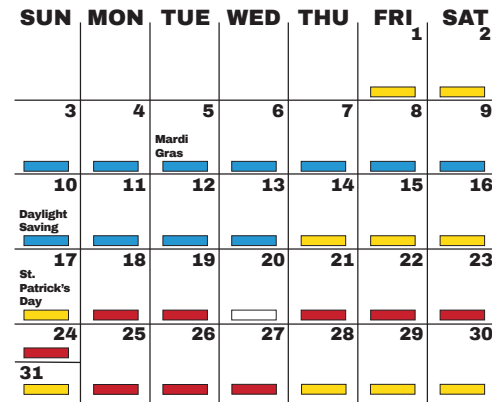

JANUARY

FEBRUARY

MARCH

APRIL

MAY

JUNE

Best Supply	Tight Market	Full Moon	Transition Market
-------------	--------------	-----------	-------------------

JULY

AUGUST

SEPTEMBER

OCTOBER

NOVEMBER

DECEMBER