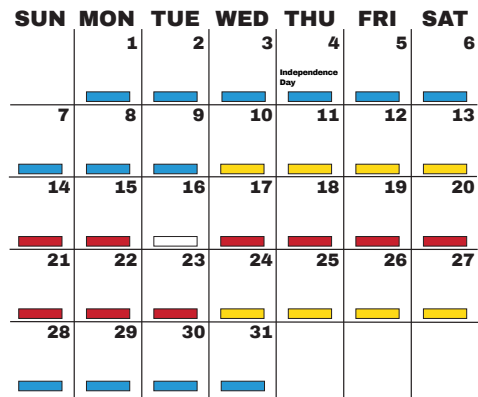

JANUARY

FEBRUARY

MARCH

APRIL

MAY

JUNE

Best Supply	Tight Market	Full Moon	Transition Market
-------------	--------------	-----------	-------------------

JULY

AUGUST

SEPTEMBER

OCTOBER

NOVEMBER

DECEMBER