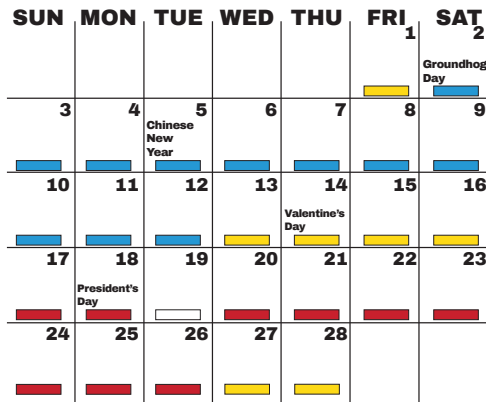

JANUARY

FEBRUARY

MARCH

APRIL

MAY

JUNE

Best Supply	Tight Market	Full Moon	Transition Market
-------------	--------------	-----------	-------------------

JULY

AUGUST

SEPTEMBER

OCTOBER

NOVEMBER

DECEMBER