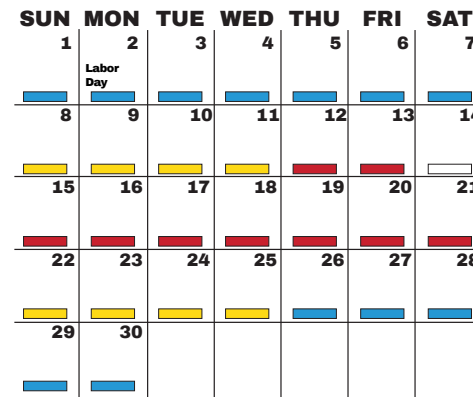

JANUARY

FEBRUARY

MARCH

APRIL

MAY

JUNE

Best Supply	Tight Market	Full Moon	Transition Market
-------------	--------------	-----------	-------------------

JULY

AUGUST

SEPTEMBER

OCTOBER

NOVEMBER

DECEMBER