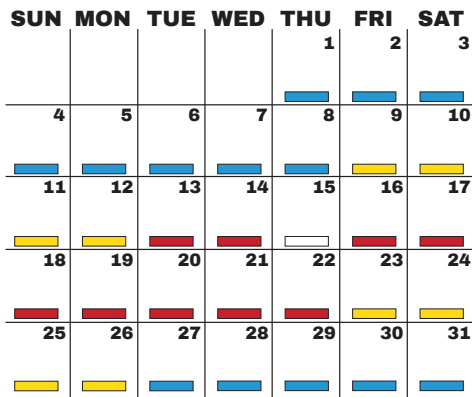

JANUARY

FEBRUARY

MARCH

APRIL

MAY

JUNE

Best Supply	Tight Market	Full Moon	Transition Market
-------------	--------------	-----------	-------------------

JULY

AUGUST

SEPTEMBER

OCTOBER

NOVEMBER

DECEMBER